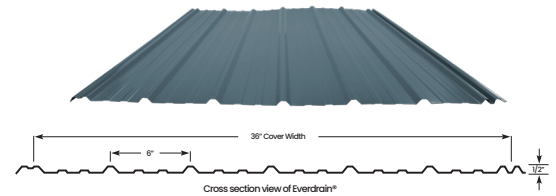

Everdrain®

Coil

26 Gauge
41.2" Grade 50 / 20" Grade 50
13.5" Grade 50 (1,000 L.F. only)